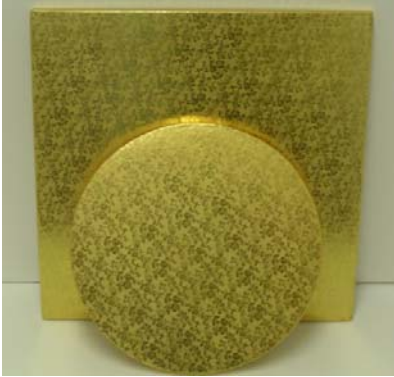

CAKEDRUMS

EMBOSSED GOLD AND SILVER FOIL CAKEDRUMS- 1/2" THICK WITH REINFORCED EDGES

ALL SIZES AVAILABLE IN ROUND OR SQUARE

ITEM NO.	PRICE/ PC.	PCS./ PKG.	MASTER PACK
10" CAKEDRUM	\$1.30	5	50
12" CAKEDRUM	\$1.90	5	50
14" CAKEDRUM	\$2.40	5	50
16" CAKEDRUM	\$3.20	5	50
18" CAKEDRUM	\$3.70	5	50
20" CAKEDRUM	\$5.25	5	20
22" CAKEDRUM	\$7.35	5	20

MINIMUM ORDER 1 PACKAGE OF 5 CAKEDRUMS

**EMBOSED WHITE PET COATED CAKEDRUMS- 1/2" THICK WITH
REINFORCED EDGES**

***ALL SIZES AVAILABLE IN ROUND OR SQUARE*
(POLYETHYLENE TRANSLUCENT PLASTIC COATING)**

ITEM NO.	PRICE/ PC.	PCS./ PKG.	MASTER PACK
10" CAKEDRUM	\$1.50	5	50
12" CAKEDRUM	\$2.00	5	50
14" CAKEDRUM	\$2.50	5	50
16" CAKEDRUM	\$3.25	5	50
18" CAKEDRUM	\$3.75	5	50
20" CAKEDRUM	\$5.25	5	20
22" CAKEDRUM	\$7.35	5	20