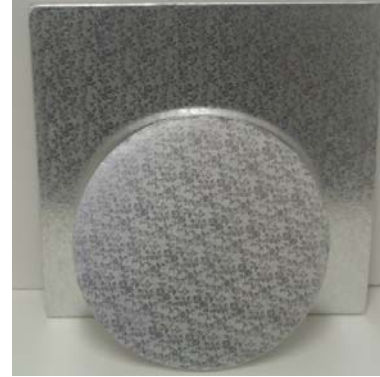

CAKEDRUMS

EMBOSSED GOLD AND SILVER FOIL CAKEDRUMS- 1/2" THICK WITH REINFORCED EDGES

ALL SIZES AVAILABLE IN ROUND OR SQUARE

ITEM NO.	PRICE/ PC.	PCS./ PKG.	MASTER PACK
10" CAKEDRUM	\$1.30	5	50
12" CAKEDRUM	\$1.90	5	50
14" CAKEDRUM	\$2.40	5	50
16" CAKEDRUM	\$3.20	5	50
18" CAKEDRUM	\$3.70	5	50
20" CAKEDRUM	\$5.25	5	20
22" CAKEDRUM	\$7.35	5	20

MINIMUM ORDER 1 PACKAGE OF 5 CAKEDRUMS

**EMBOSED WHITE PET COATED CAKEDRUMS- 1/2" THICK WITH
REINFORCED EDGES**

***ALL SIZES AVAILABLE IN ROUND OR SQUARE*
(POLYETHYLENE TRANSLUCENT PLASTIC COATING)**

ITEM NO.	PRICE/ PC.	PCS./ PKG.	MASTER PACK
10" CAKEDRUM	\$1.50	5	50
12" CAKEDRUM	\$2.00	5	50
14" CAKEDRUM	\$2.50	5	50
16" CAKEDRUM	\$3.25	5	50
18" CAKEDRUM	\$3.75	5	50
20" CAKEDRUM	\$5.25	5	20
22" CAKEDRUM	\$7.35	5	20